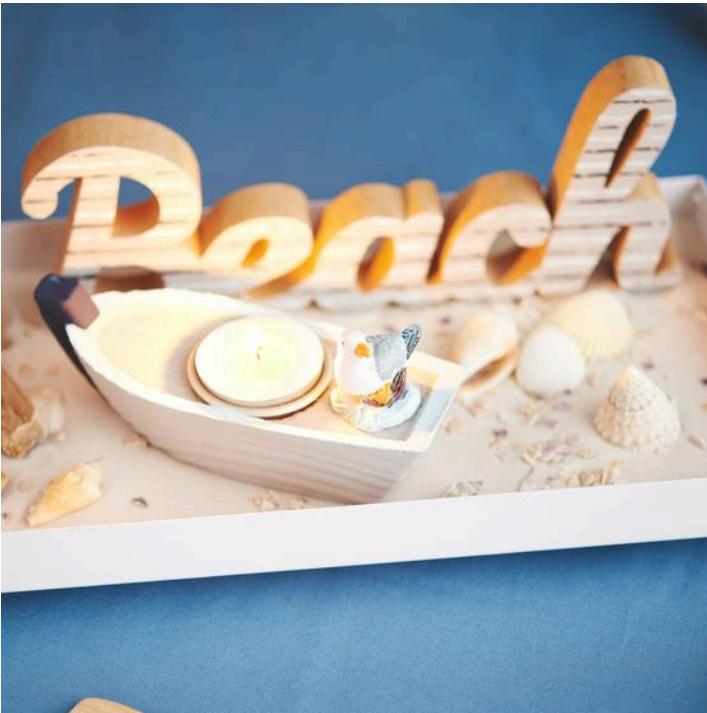

driftwood and seagulls

Apply some hot glue to the driftwood and fix it to the tray. Then attach the small seagulls in the desired places using hot glue.

Finishing touches with sand and shells

Now spread the natural sand evenly over the tray. The sand will give your arrangement an authentic beach atmosphere. Then sprinkle the shell granules and shells decoratively onto the tray sand.

Once everything is fixed and perfectly arranged, you can sit back and enjoy your handmade maritime home accessory. Not only is it an eye-catcher, but it also carries your personal touch. Ready to fill your home with beach magic?

Must Have