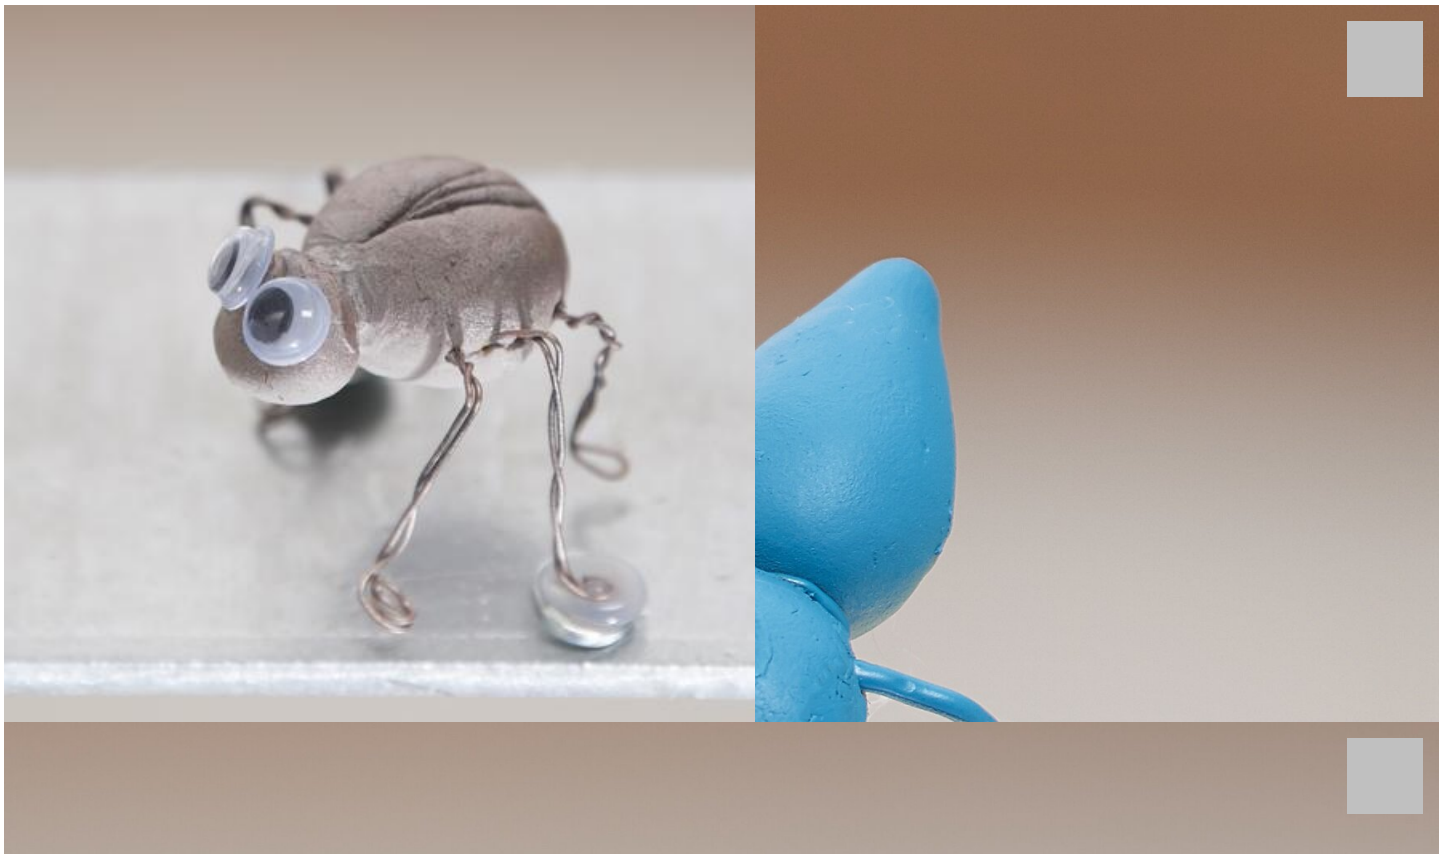

# Modeled insects

Instructions No. 1879

Difficulty: Beginner

Working time: 2 Hours

The cute **little crawling animals** are made of **concrete Modelling clay** and will delight both adults and children. They can also be very practical: Equipped with magnets they can remind you of many things, e.g. as **refrigerator magnets** or as note holders **on your pin board**. Also as a **decoration in your garden** the little animals make a great figure.

[Concrete modeling clay, gray, 500 g](#)

4,99 €

(1 kg = 9,98 €)

RRP 6,37 €

[Item details](#)

Quantity:

1

[Add to shopping cart](#)

Article number	Article name	Qty
10906	Weatherproofing impregnation100 ml	1
10908	Casting compounds Painting primer, colourless100 ml	1
671811-14	Decorative aluminium wire, 2 mmBlack	1
110457	VBS Modelling sticks	1
51163	Hot glue gun, 15-80 Watt	1
970014	VBS Assortment of pliers, set of 3	1
601597	Winding wire	1
755276-36	edding 5200 "Permanentspray", silkmattRust Effect	1
755276-17	edding 5200 "Permanentspray", silkmattPastel-Green	1
755276-11	edding 5200 "Permanentspray", silkmattPetrol	1
755276-38	edding 5200 "Permanentspray", silkmattRosé Gold	1