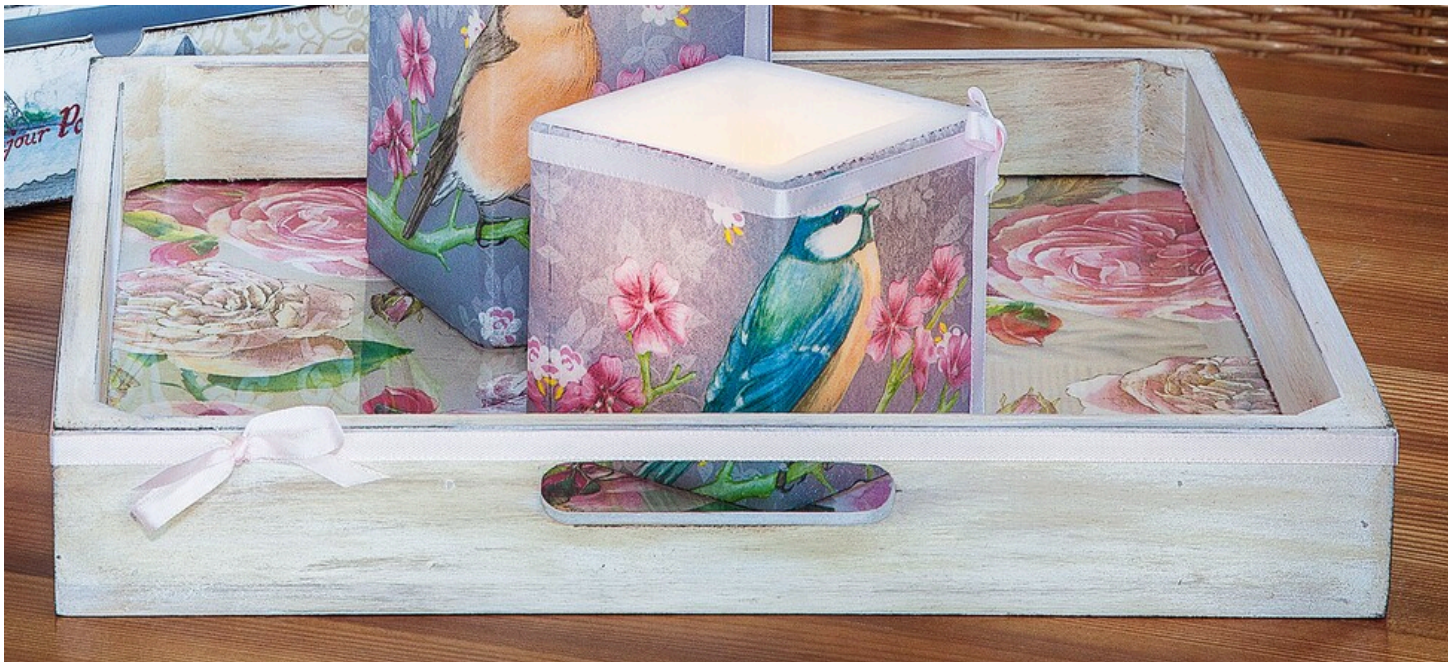

Serviettenteknik Anleitung - Shabby Chic Holztablett

Instructions No. 954

This tray will inspire you. You can use it as a decoration by adding matching accessories, such as candles and flowers, to create a harmonious ensemble, or as a serving tray, because its plexiglass surface always protects your motif.

It's as simple as that:

Remove the inserted base from the tray, put the plexiglass support aside and prime the tray frame and base in white.

Remove the two unprinted layers of paper from Napkin,. Spray the spray adhesive onto the motif plate and stick the entire napkin motif on. If necessary, carefully peel off again and reposition the napkin motif.

Fix the napkin motif with Napkin varnish without wrinkles. After drying, you can cut back the remaining Paper with a scalpel.

Pick up some grey-brown and beige Handicraft paint with a Bristle brushes , wipe most of it on a kitchen towel and with the rest wipe lightly over the frame.

To additionally emphasize the edges, wipe lightly over the frame with the Ink Pads

Glue the pink Ribbon around the frame and add a small loop at one corner.

Finally, push the plexiglass support and the tray bottom back into the frame.